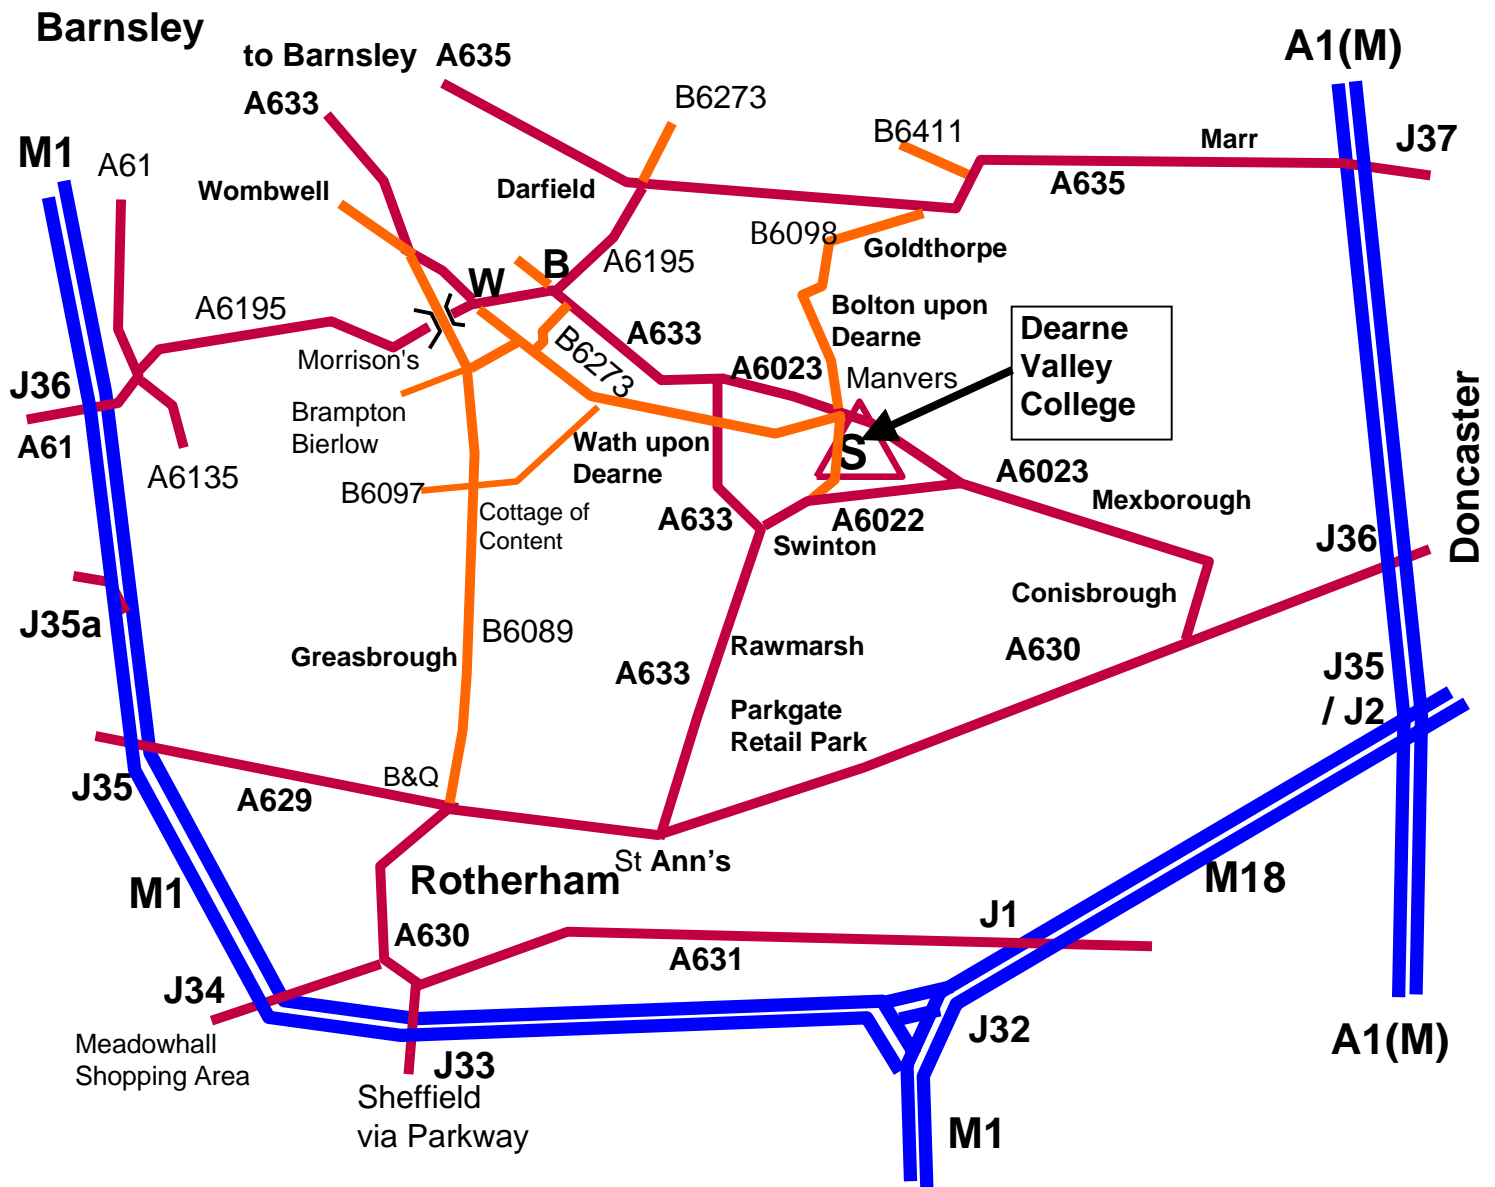

Round Rotherham

Access Routes to Event Centre (S on map)

From South: from M1 J33 follow A630 (Rotherham) and pick up signs to A633 (Wath) to 6th roundabout (St Ann's), follow A633 (Wath, Parkgate, Rawmarsh) past the Parkgate Retail Park through Rawmarsh/Parkgate to Woodman roundabout at Swinton. Fork right Swinton centre, Mexborough (A6022). Take third left at traffic lights (Golden Smithies Lane, signed Bolton upon Dearne and also 'College and University') to next roundabout (200 m before Manvers roundabout). Turn right into Dearne Valley College.

From Sheffield, take Sheffield Parkway from Park Square to M1 junction, follow instructions for 'From South'

From Rotherham: go to St Ann's roundabout, pick up instructions for 'From South'

Routes from the NE and NW use the A6195 Dearne Valley Link Road from M1 (J36) to the A635 from A1(M) (J37). W = Wath Road roundabout, B = Broomhill roundabout - see directions.

From North East: A1(M) Doncaster By-pass Junction 37 A635 (Barnsley) 7 km to roundabout. Fork left through Goldthorpe to B6098 and Bolton on Dearne to Manvers roundabout. Take second exit (Swinton, signed to Dearne Valley College) 200 m to a roundabout, first exit is the college.

From North West: M1 Junction 36 A61 towards Barnsley, then almost immediately follow A6195 (A635) towards Doncaster. After Morrisons supermarket (Cortonwood), at 'Wath Road' roundabout (W on map), straight ahead to Broomhill roundabout (B on plan), right towards Mexborough on A633 and later the A6023 to the Manvers roundabout. Take third exit (Swinton, signed to Dearne Valley College) 200 m to a roundabout, first exit is the college.